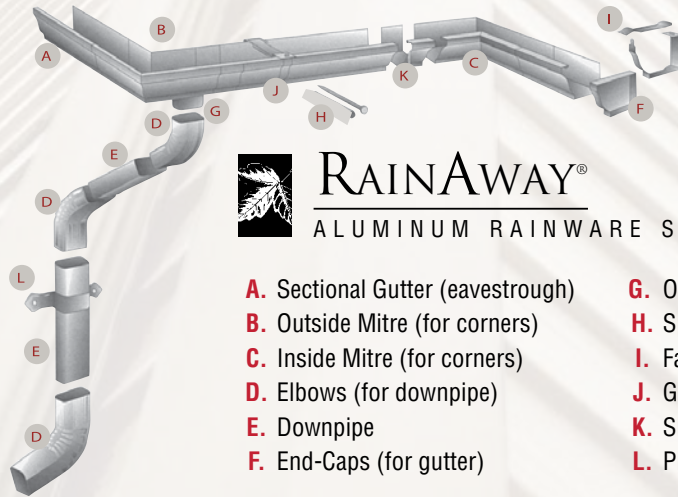

RAINWARE PRODUCTS

A QUALITY FINISH FROM EVERY ANGLE

Built of corrosion-resistant aluminum, Gentek rainware products will not rot, rust or warp. A tough, baked-on paint finish resists flaking, peeling and blistering to ensure years of maintenance-free performance.

RAINAWAY®
ALUMINUM RAINWARE SYSTEM

- A.** Sectional Gutter (eavestrough)
- B.** Outside Mitre (for corners)
- C.** Inside Mitre (for corners)
- D.** Elbows (for downpipe)
- E.** Downpipe
- F.** End-Caps (for gutter)
- G.** Outlet Tube (to connect gutter and downpipe)
- H.** Spikes
- I.** Fascia Bracket
- J.** Gutter Bracket
- K.** Slip Joint Connectors
- L.** Pipestraps