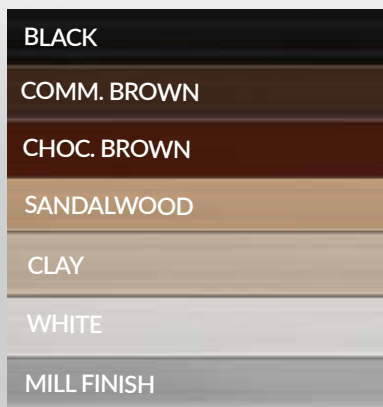

BRASS

*HANDLES SHOWN ON CLASSIC FRAME

EXIT BAR - WHITE & SILVER

COLOUR OPTIONS

2 1/4"	BLACK
	CHOC. BROWN
	CLAY WHITE
2"	BLACK
	COMM. BROWN
	CHOC. BROWN
	IRON ORE
	SANDALWOOD
	CLAY WHITE

*Actual colours may vary due to printing process and paper stocks. In order to select true colours, choose from actual paint swatches.

Advantages

- Affordability
- Reduces drafts
- Cuts energy costs
- Reduces noise
- Virtually maintenance free
- Protects existing wood windows

SLIDER

SINGLE HUNG

ONE LITE

COLOUR OPTIONS

DELUXE SIDE SLIDER

*Actual colours may vary due to printing process and paper stocks. In order to select true colours, choose from actual paint swatches.