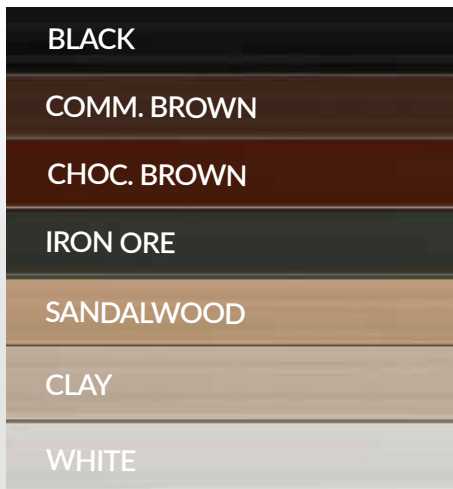

DX KEYED
DEADBOLT

LOCK OPTION

INTERIOR
DEADBOLT

*HANDLES SHOWN ON CONTEMPORARY FRAME

OPTIONAL HANDLES AJ LEVERS

SATIN SILVER

BLACK

ANTIQUÉ BRASS

LOCK OPTION

AJ KEYED
DEADBOLT

*HANDLES SHOWN ON CONTEMPORARY FRAME

OPTIONAL HANDLES

MORTISE LEVERS

CLASSIC 2" DOORS ONLY

SATIN CHROME

MATTE BLACK

BRASS

*HANDLES SHOWN ON CLASSIC FRAME

EXIT BAR - WHITE & SILVER

COLOUR OPTIONS

2 1/4"	BLACK
	CHOC. BROWN
	CLAY WHITE
2"	BLACK
	COMM. BROWN
	CHOC. BROWN
	IRON ORE
	SANDALWOOD
	CLAY WHITE

*Actual colours may vary due to printing process and paper stocks. In order to select true colours, choose from actual paint swatches.