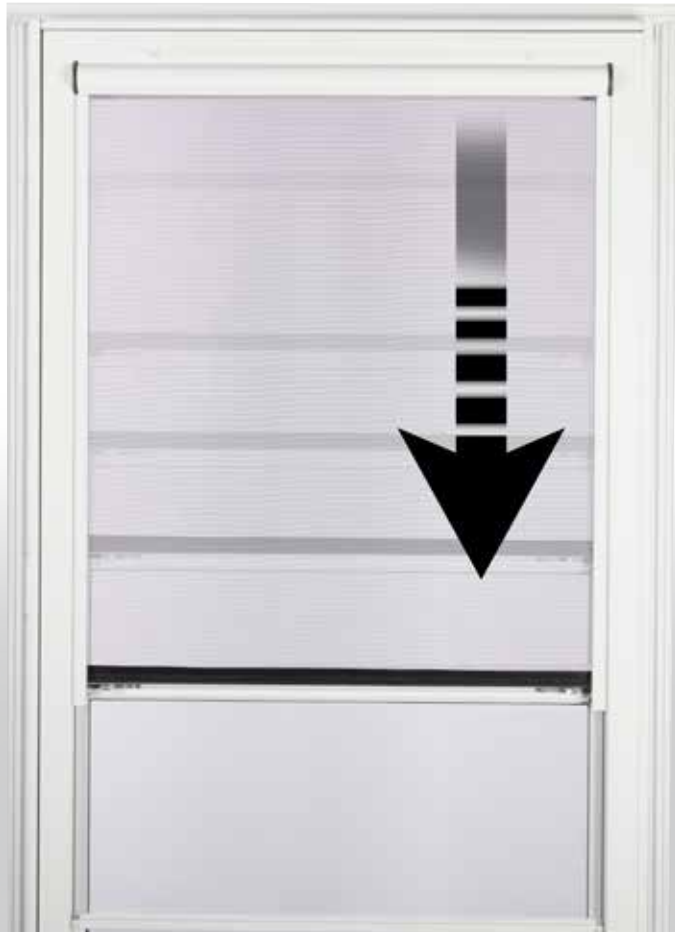

Canadian Made  To Suit Our Canadian Climate

Aluminum
Storm Doors,
Storm Windows &
Porch Enclosures

York Aluminum Storm Doors are designed and manufactured to suit our Canadian climate. Whether you choose the Classic 2" frame or the Modern 2-1/4" frame each door is custom made, virtually maintenance-free and built to last. The sturdy design provides added security and peace-of-mind while accentuating the appearance of your home for many years to come.

CLASSIC

2" STORM DOOR FRAME

CONTEMPORARY

2 1/4" STORM DOOR FRAME

OPTIONAL

HIDDEN VENT

The hidden vent retractable screen is designed to give you a clear view when closed and allow for ventilation when opened. The screen winds and unwinds from the top down of the factory installed cartridge when the operating sash is opened and closed.

Look for this symbol on your door selection

STANDARD FEATURES:

- Baked on enamel finish
- Reinforced corners
- Four heavy duty hinges with oil-lite bearings
- 3mm tempered glass
- Black durable aluminum screen
- Superior weather-stripping system
- Pre hung
- Colour matched heavy duty closer for smooth operation
- Conforms to CGSB standards